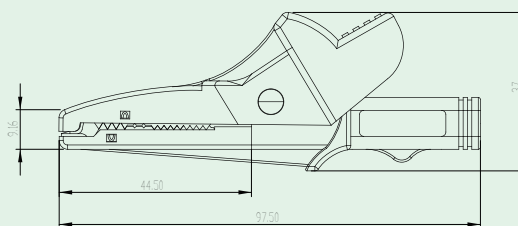

# Adapter & Alligator Clip

**AL11-C5FP**

- Red and Black each(set)
- Tip with protection caps.
- Lantern tip (removable) for use with sockets(4mm).
- Lantern tip can be removed for easy access to terminal blocks(2mm).
- Fuse protection available.
- Probes can be used with all sew 4mm jack test leads.
- Meets EN 61010-031:2002+A1:2008 CAT IV 500V 10A
- Fuse size 6 x 32mm

**AL11-C5FPL**

- Fuse size 6 x 46mm (CAT IV 1000V 1A)

**AL-23C**

- Material: ABS
- Large 30mm high tension spring mouth
- For 4mm banana plug
- EN 61010-031:2002+A1:2008 CAT III 600V 20A

**AL-23CA**

- Material: ABS
- Large 30mm high tension spring mouth
- For 4mm banana plug
- EN 61010-031:2002+A1:2008 CAT IV 600V 20A

**AL-25C**

- Material: ABS
- Large 40mm high tension spring mouth
- For 4mm banana plug
- EN 61010-031:2002+A1:2008 CAT III 600V 10A