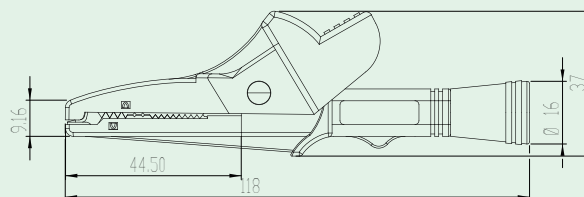

# Adapter & Alligator Clip

**AL11-C5FP**

- Red and Black each(set)
- Tip with protection caps.
- Lantern tip (removable) for use with sockets(4mm).
- Lantern tip can be removed for easy access to terminal blocks(2mm).
- Fuse protection available.
- Probes can be used with all sew 4mm jack test leads.
- Meets EN 61010-031:2002+A1:2008 CAT IV 500V 10A
- Fuse size 6 x 32mm

**AL11-C5FPL**

- Fuse size 6 x 46mm (CAT IV 1000V 1A)

**AL-23C**

- Material: ABS
- Large 30mm high tension spring mouth
- For 4mm banana plug
- EN 61010-031:2002+A1:2008 CAT III 600V 20A

**AL-23CA**

- Material: ABS
- Large 30mm high tension spring mouth
- For 4mm banana plug
- EN 61010-031:2002+A1:2008 CAT IV 600V 20A

**AL-25C**

- Material: ABS
- Large 40mm high tension spring mouth
- For 4mm banana plug
- EN 61010-031:2002+A1:2008 CAT III 600V 10A