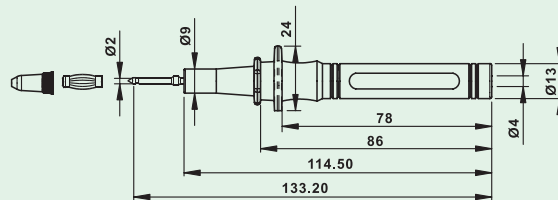

# Adapter & Alligator Clip

**AL11-C5FP**

- Red and Black each(set)
- Tip with protection caps.
- Lantern tip (removable) for use with sockets(4mm).
- Lantern tip can be removed for easy access to terminal blocks(2mm).
- Fuse protection available.
- Probes can be used with all sew 4mm jack test leads.
- Meets EN 61010-031:2002+A1:2008 CAT IV 500V 10A
- Fuse size 6 x 32mm

**AL11-C5FPL**

- Fuse size 6 x 46mm (CAT IV 1000V 1A)

**AL-23C**

- Material: ABS
- Large 30mm high tension spring mouth
- For 4mm banana plug
- EN 61010-031:2002+A1:2008 CAT III 600V 20A

**AL-23CA**

- Material: ABS
- Large 30mm high tension spring mouth
- For 4mm banana plug
- EN 61010-031:2002+A1:2008 CAT IV 600V 20A

**AL-25C**

- Material: ABS
- Large 40mm high tension spring mouth
- For 4mm banana plug
- EN 61010-031:2002+A1:2008 CAT III 600V 10A