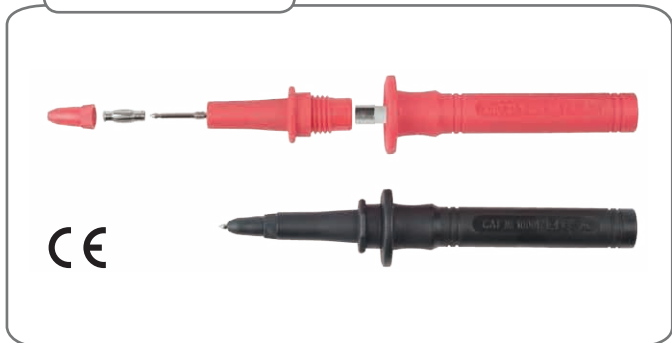

# Adapter & Alligator Clip

**AL11-C5FP**

- Red and Black each(set)
- Tip with protection caps.
- Lantern tip (removable) for use with sockets(4mm).
- Lantern tip can be removed for easy access to terminal blocks(2mm).
- Fuse protection available.
- Probes can be used with all sew 4mm jack test leads.
- Meets EN 61010-031:2002+A1:2008 CAT IV 500V 10A
- Fuse size 6 x 32mm

**AL11-C5FPL**

- Fuse size 6 x 46mm (CAT IV 1000V 1A)

**AL-23C**

- Material: ABS
- Large 30mm high tension spring mouth
- For 4mm banana plug
- EN 61010-031:2002+A1:2008 CAT III 600V 20A

**AL-23CA**

- Material: ABS
- Large 30mm high tension spring mouth
- For 4mm banana plug
- EN 61010-031:2002+A1:2008 CAT IV 600V 20A

**AL-25C**

- Material: ABS
- Large 40mm high tension spring mouth
- For 4mm banana plug
- EN 61010-031:2002+A1:2008 CAT III 600V 10A